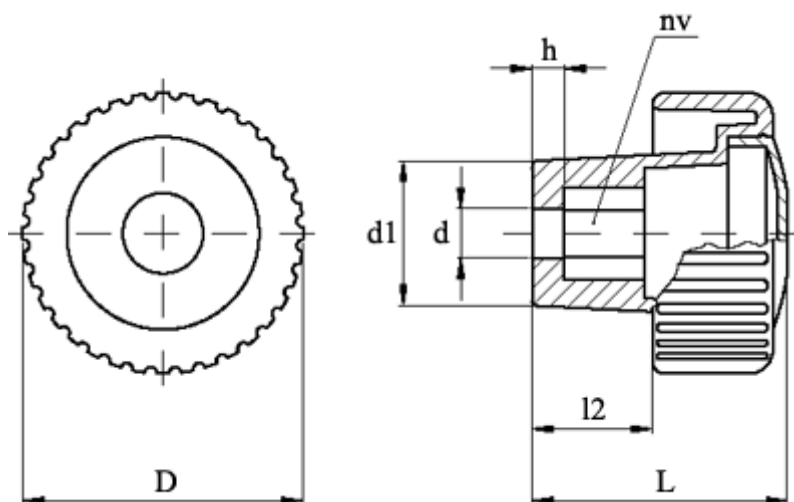

Article number: 23021387512

Description: E+G Knurled knob
MCT.50 EH-6 C2, Orange centre cap

Measures

D = 50
d = 6
d1 = 23.0
h = 5
L = 40
l2 = 21
NV = 10